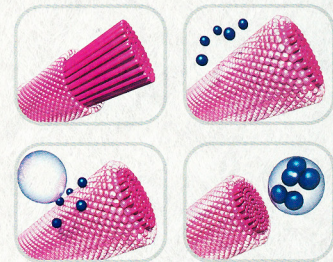

Carabu 155

Carabu 110

Carabu 78

Carabu 75

Carabu 49

Carabu 91

Carabu 109

Carabu 80

Carabu 156

Carabu

aqua clean[®]
EXTREME

Fabrics you can clean with just water

With Aquaclean no stain can resist us!

MAINTENANCE AND CLEANING

For normal sofa maintenance we recommend that you vacuum the entire surface area regularly. You can use a normal home vacuum cleaner with a brush fitting.

Water cleaning in three simple steps

Aquaclean[®] Technology enables you to get rid of small stains such as wine, coffee, food and even most marker pens without having to wash with soap or detergent.

1. Remove any excess residue on the upholstery.
2. Apply water over the stain, either directly or using a damp cloth. Wait a few seconds.
3. Press down over the stain with the damp cloth and rub gently over the fabric using circular movements. If the stain does not come off completely, repeat the process as required.