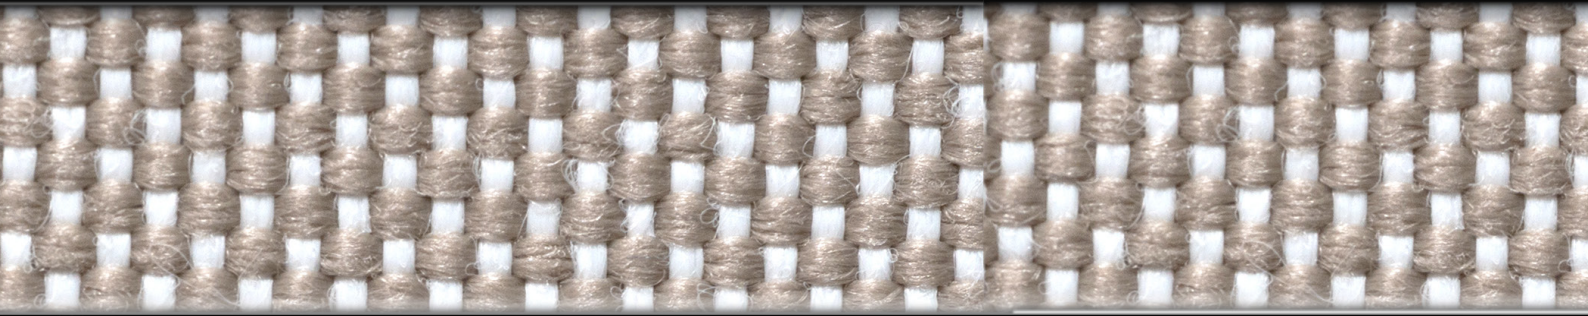

BIKINI

*01

*02

*03

*04

*05

06

*07

*08

*09

10

11

12

13

15

16

17

18

19

*20

21

*22

*100% WATERPROOF