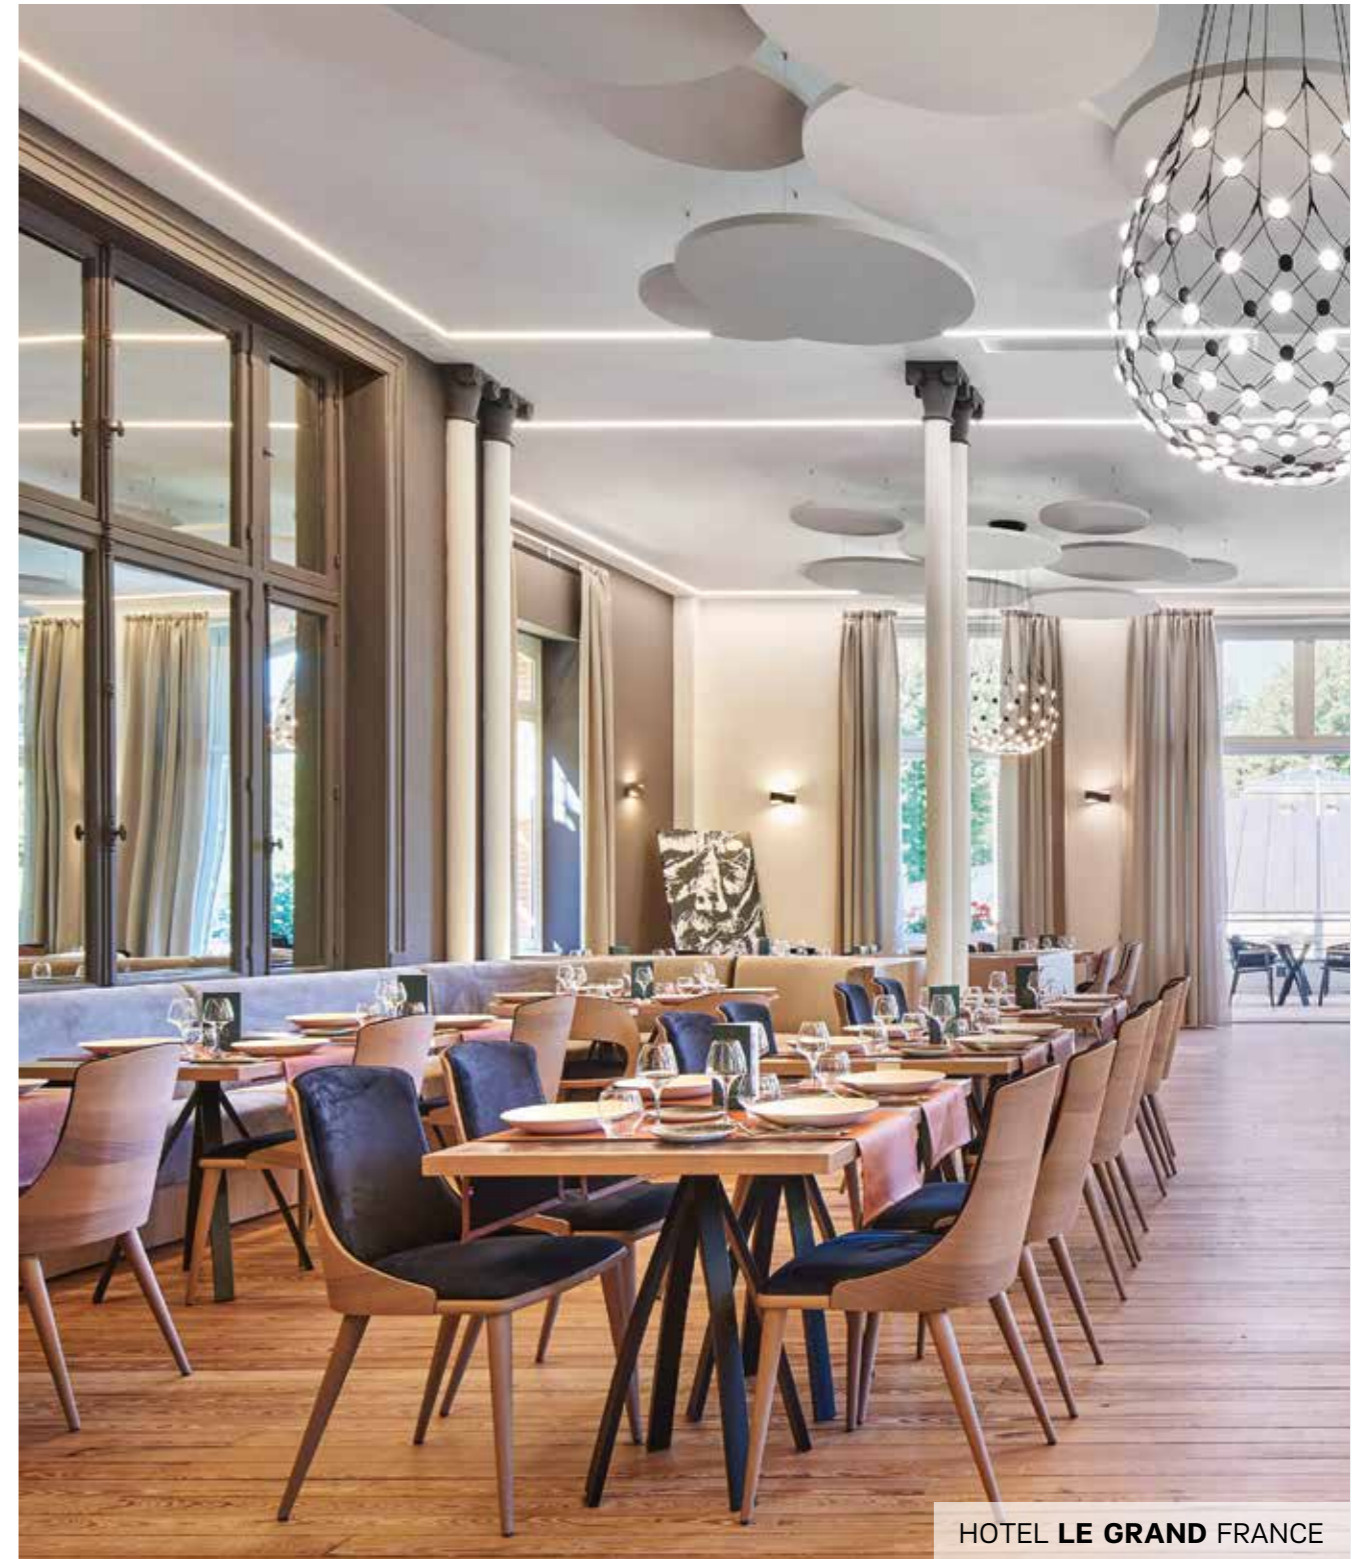

ST820
50X53X110

CH820D
56X57X79

ST971
55X50X87

CH9949
55X50X87

WOODEN CHAIRS - STOOLS

RESTAURANT **GLORIA GATI** ATHENS

HOTEL **LE GRAND** FRANCE

WOODEN CHAIRS - STOOLS