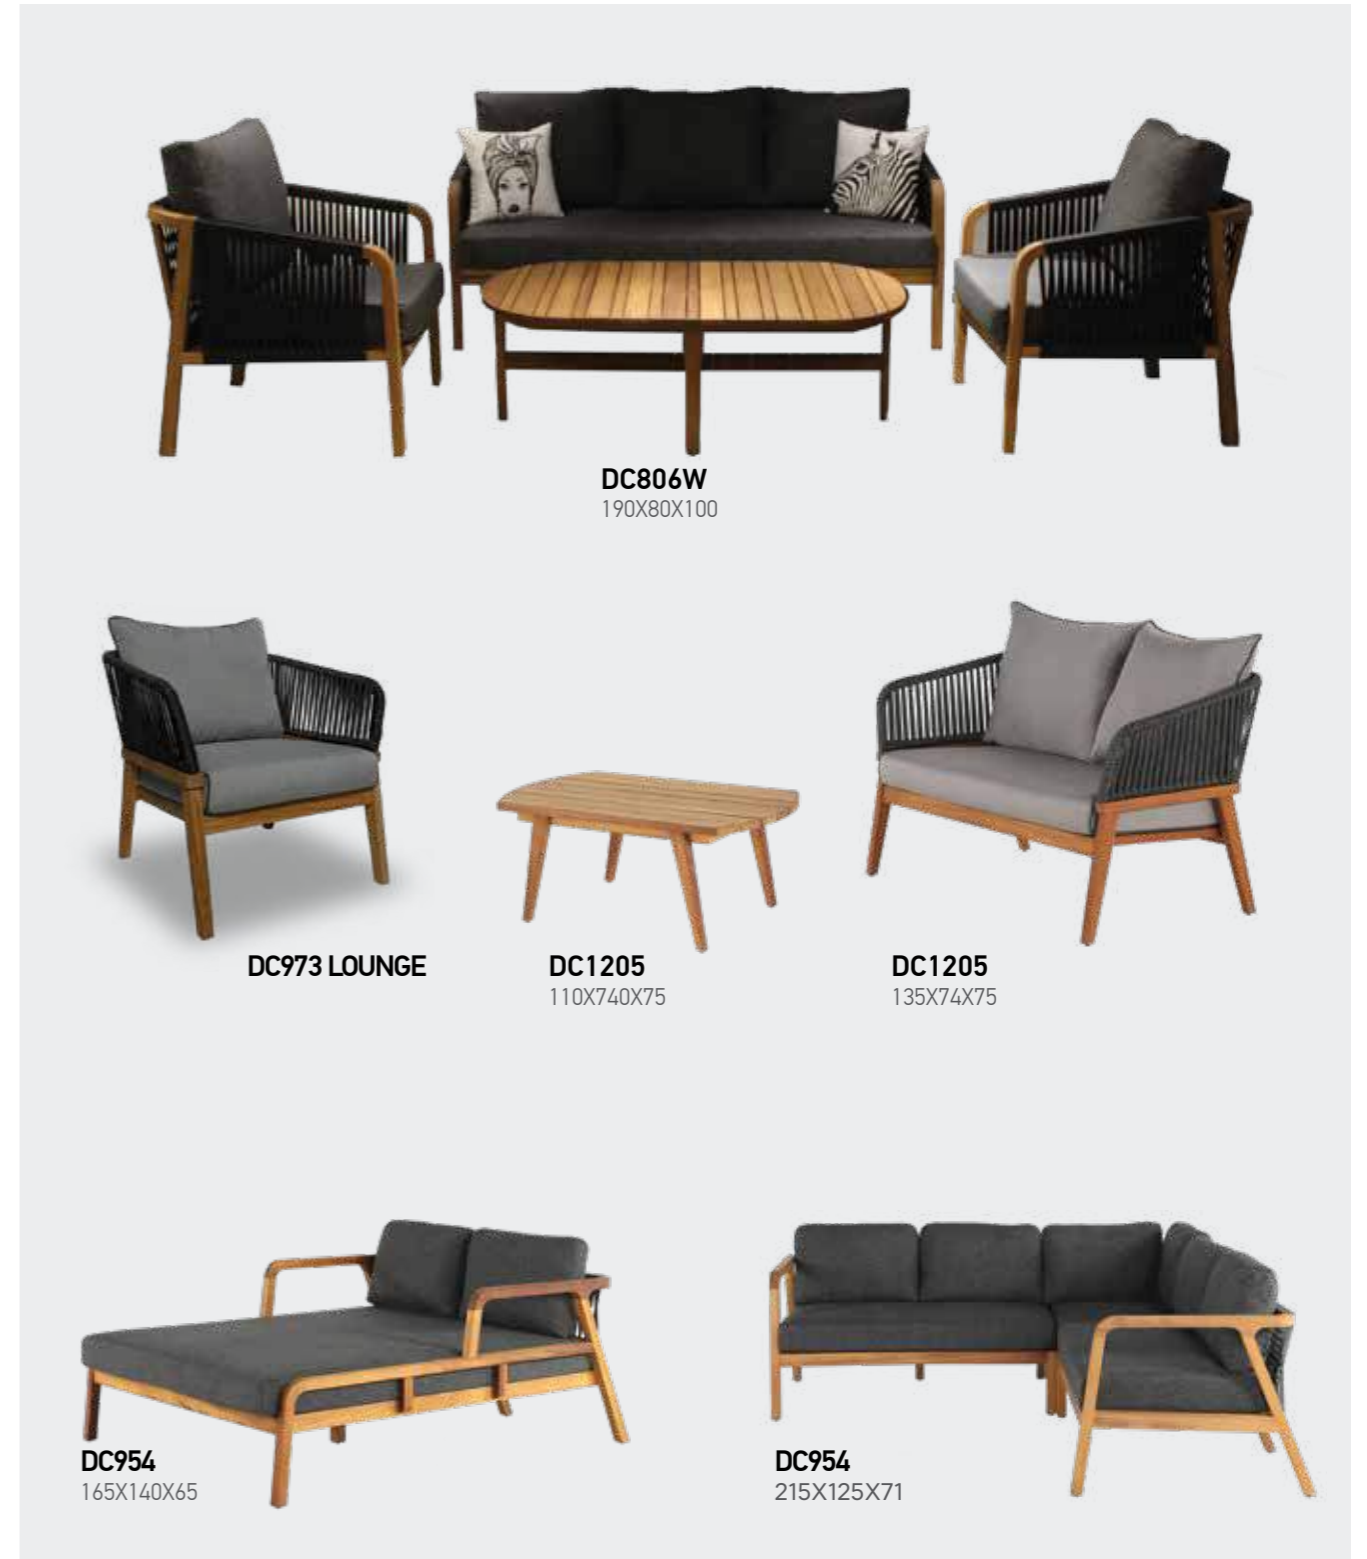

DC1505

DC954
69X87X65

DC954
69X87X65

DC806W
190X80X100

DC973 LOUNGE

DC1205
110X740X75

DC1205
135X74X75

DC954
165X140X65