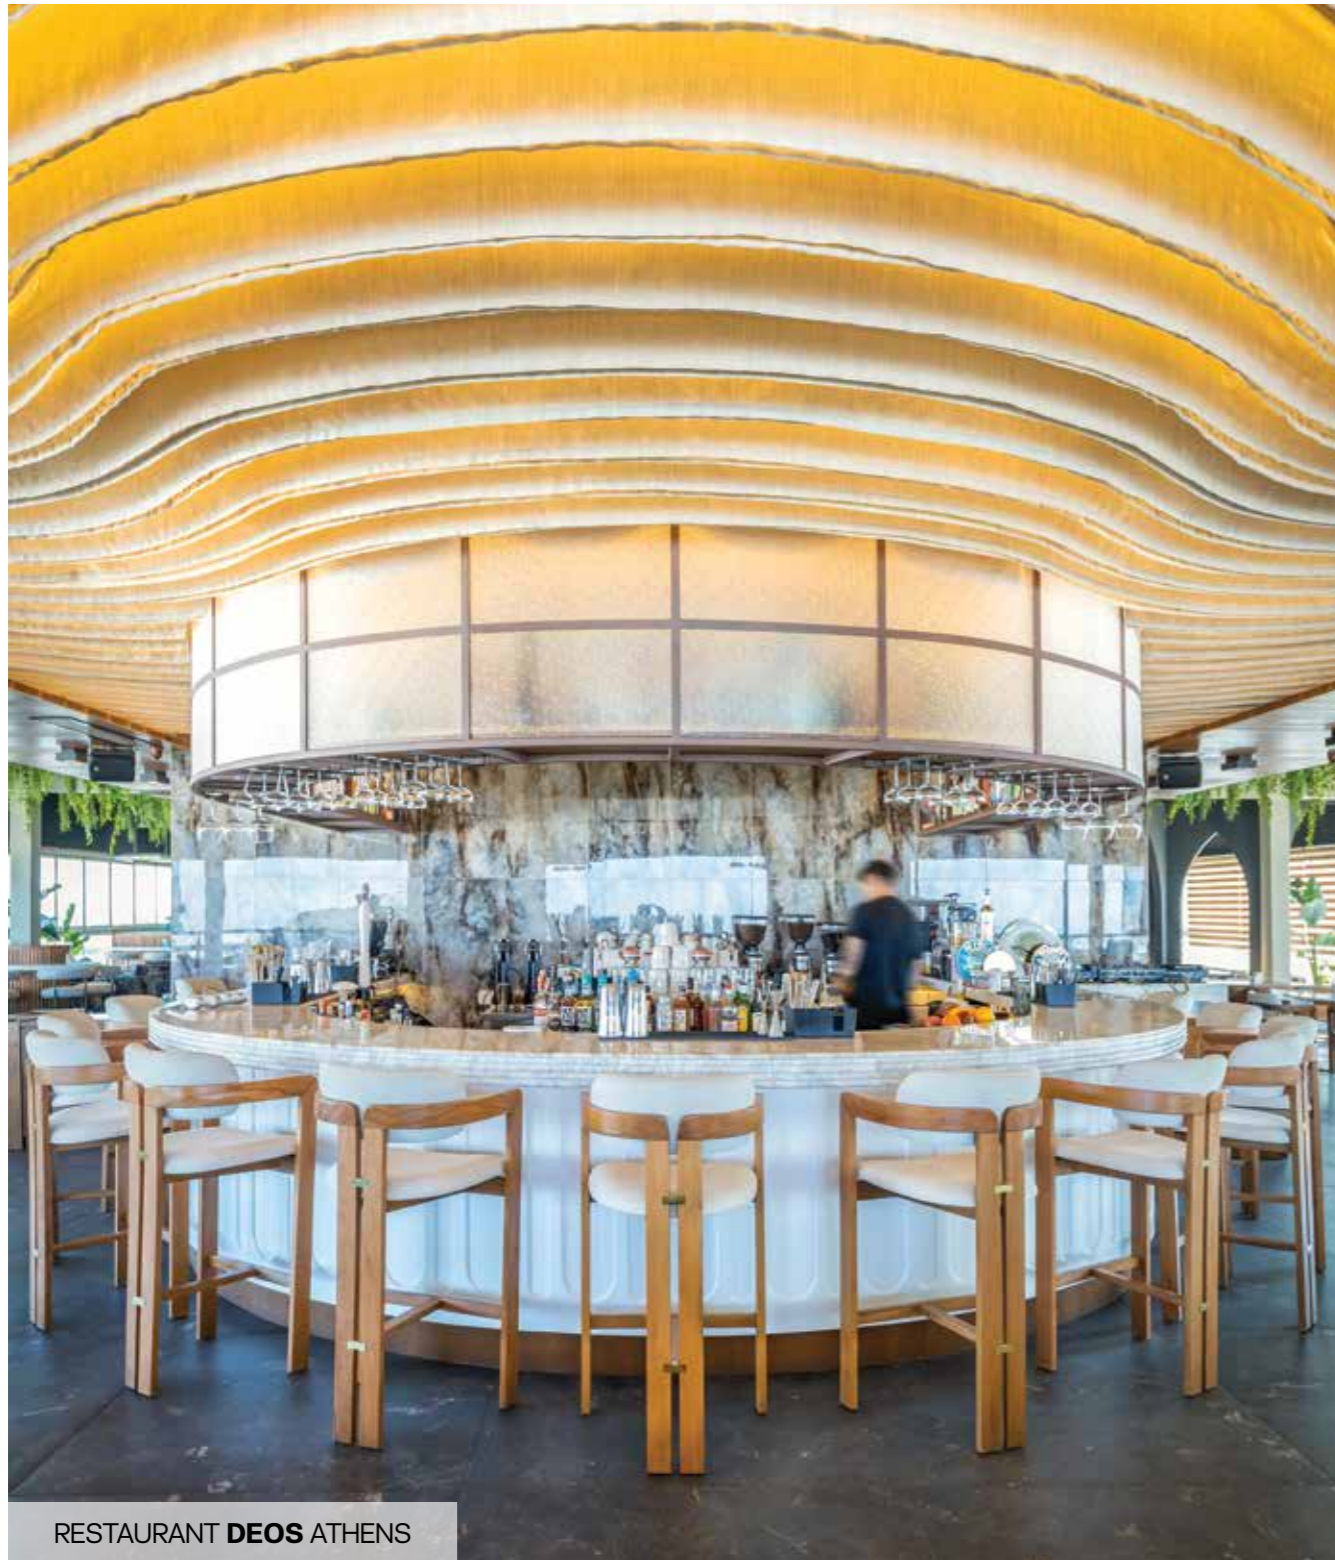

RESTAURANT **DEOS** ATHENS