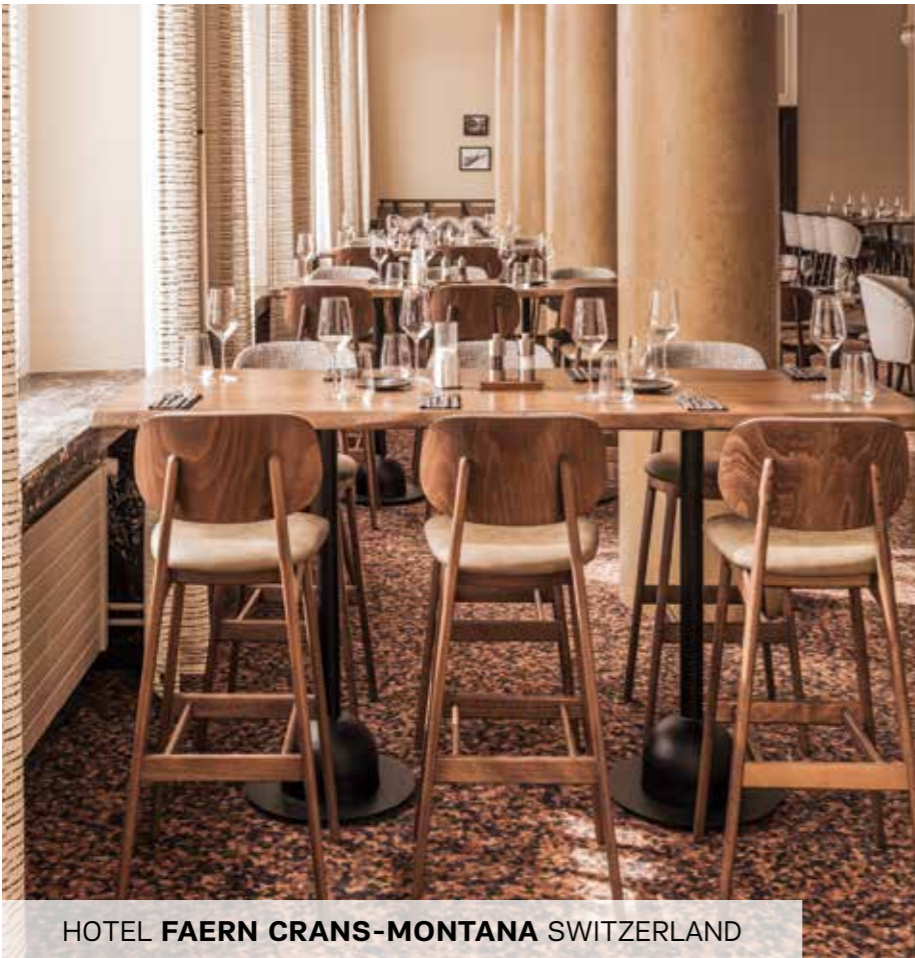

CAFE **BARATIN** ATHENS

S3361
46X40X94

M3361
46X40X78

M3361P
57x60x79

M3362
40X55X79

S3360
55X50X94

M3360
58X55X79

M4074
74X54X85