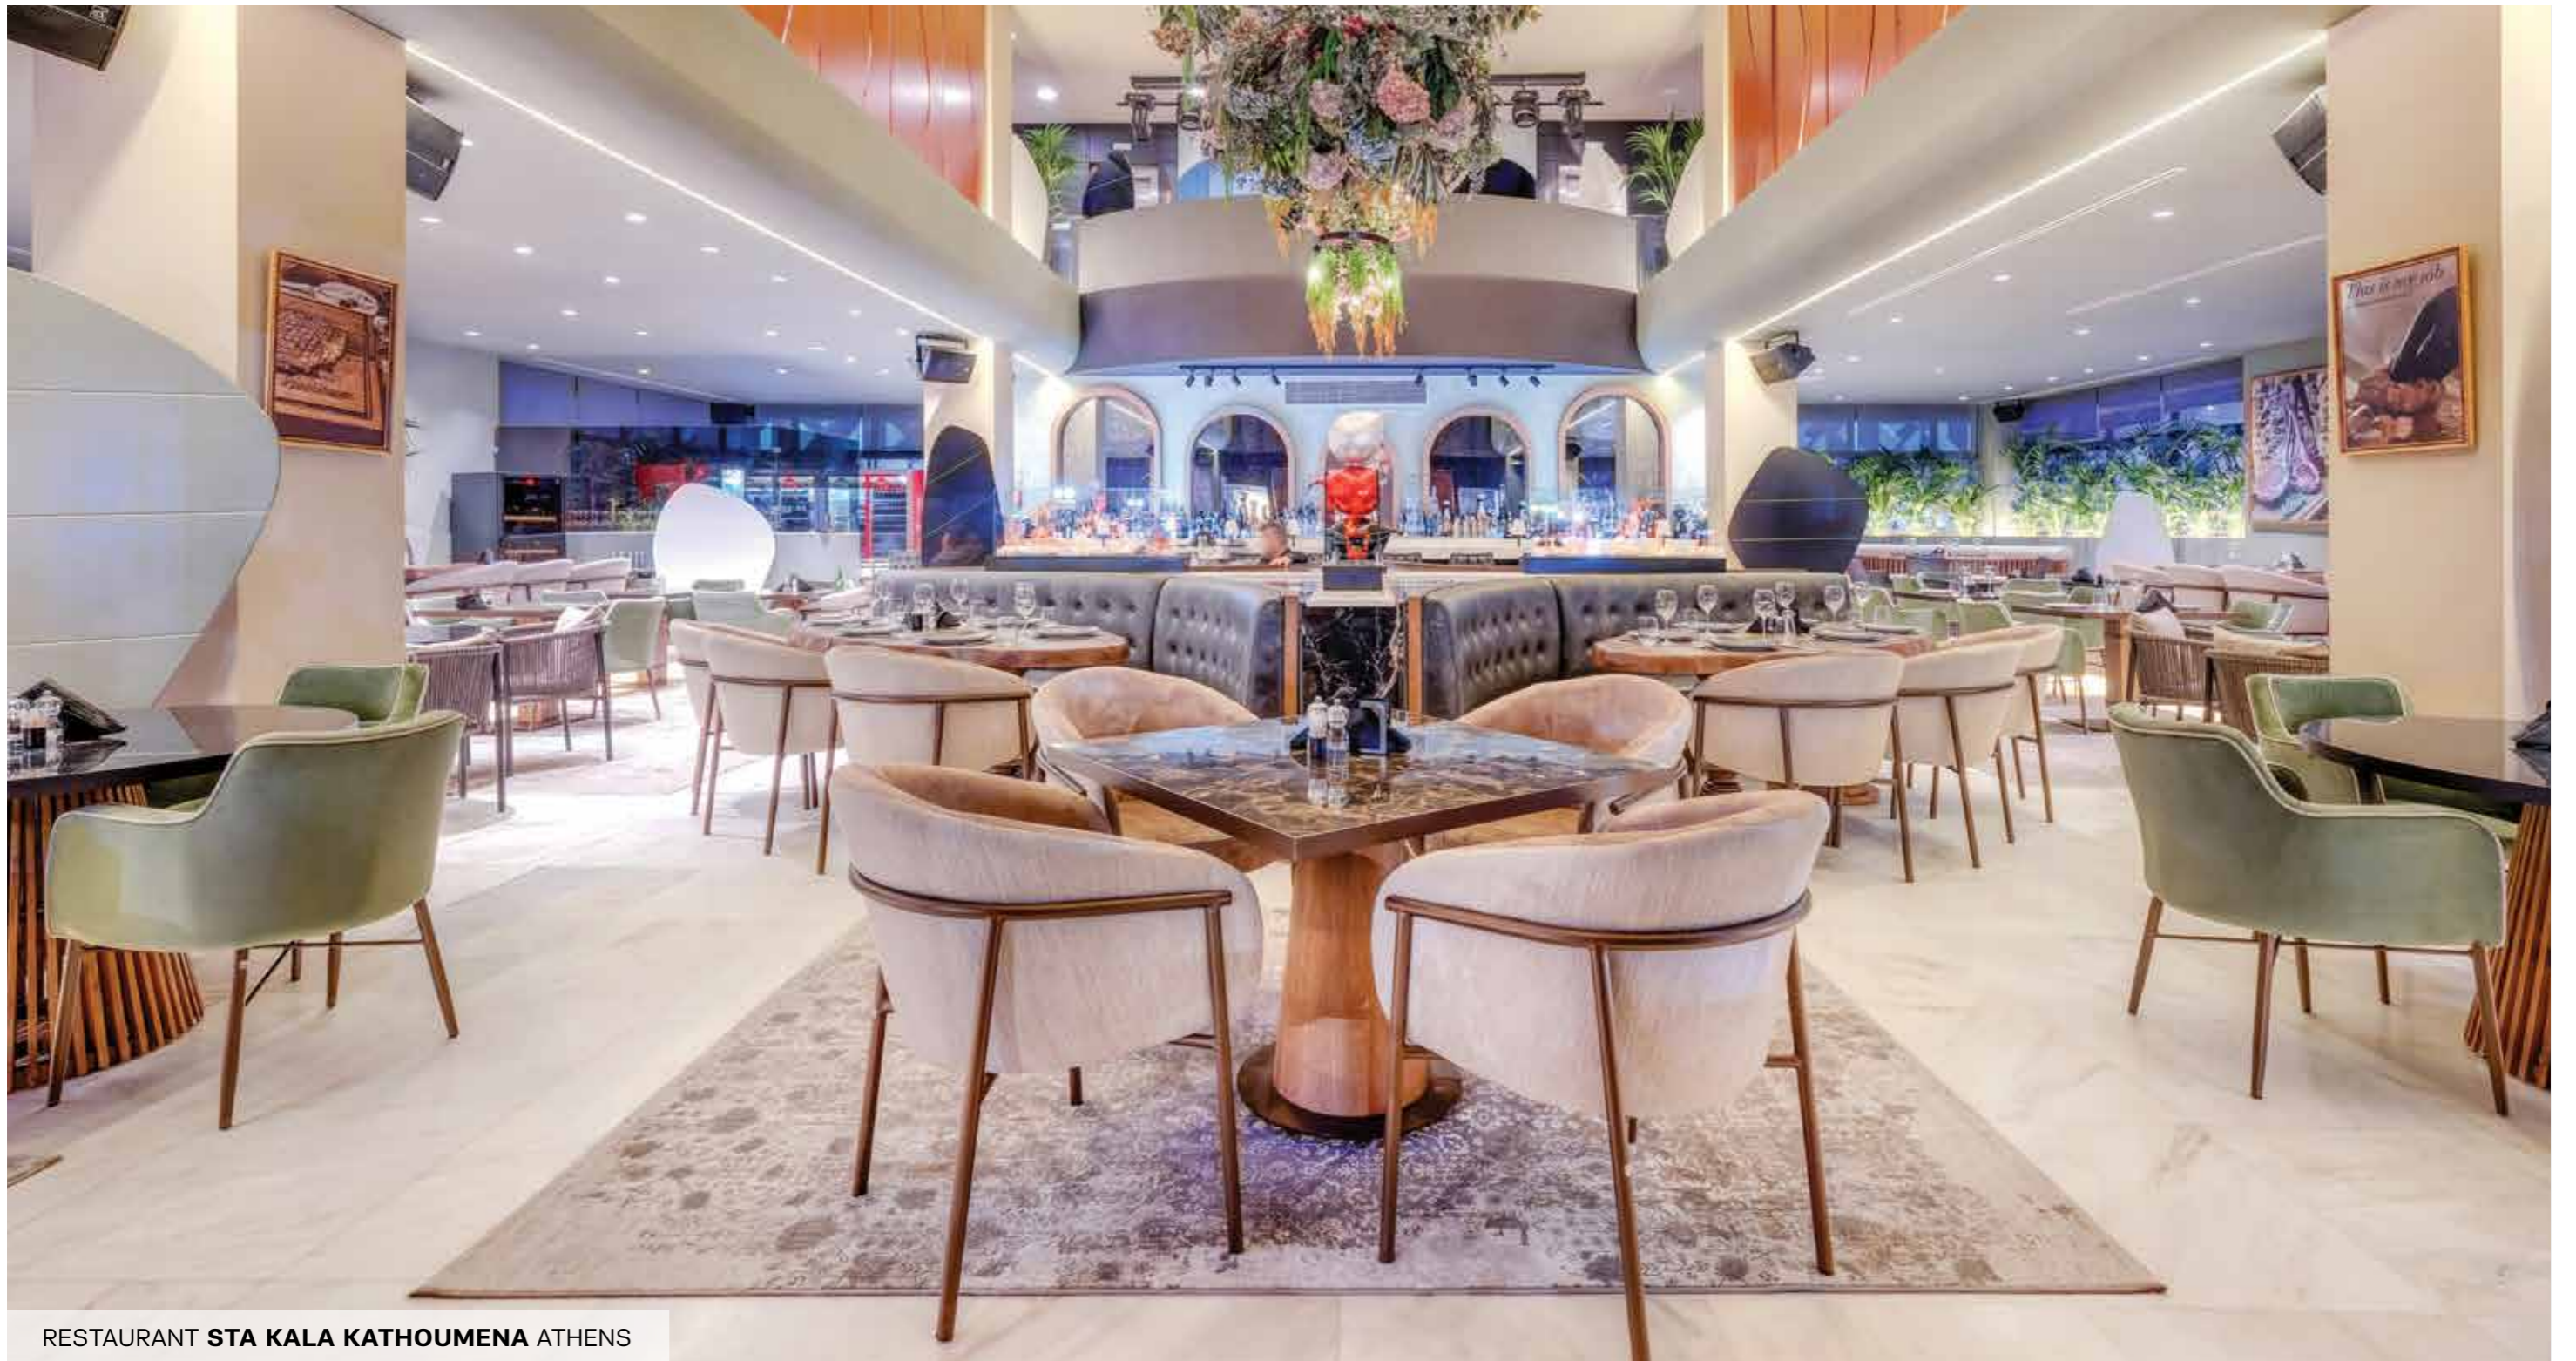

B A S E S - T A B L E S

RESTAURANT **STA KALA KATHOUMENA** ATHENS

TP109A
40X40X108

TPZ111A
56X56X108

TPZ111
56X56X72

TPZ111B
56X56X40

TPZ050
40X40X72

TPZ050B
40X40X40