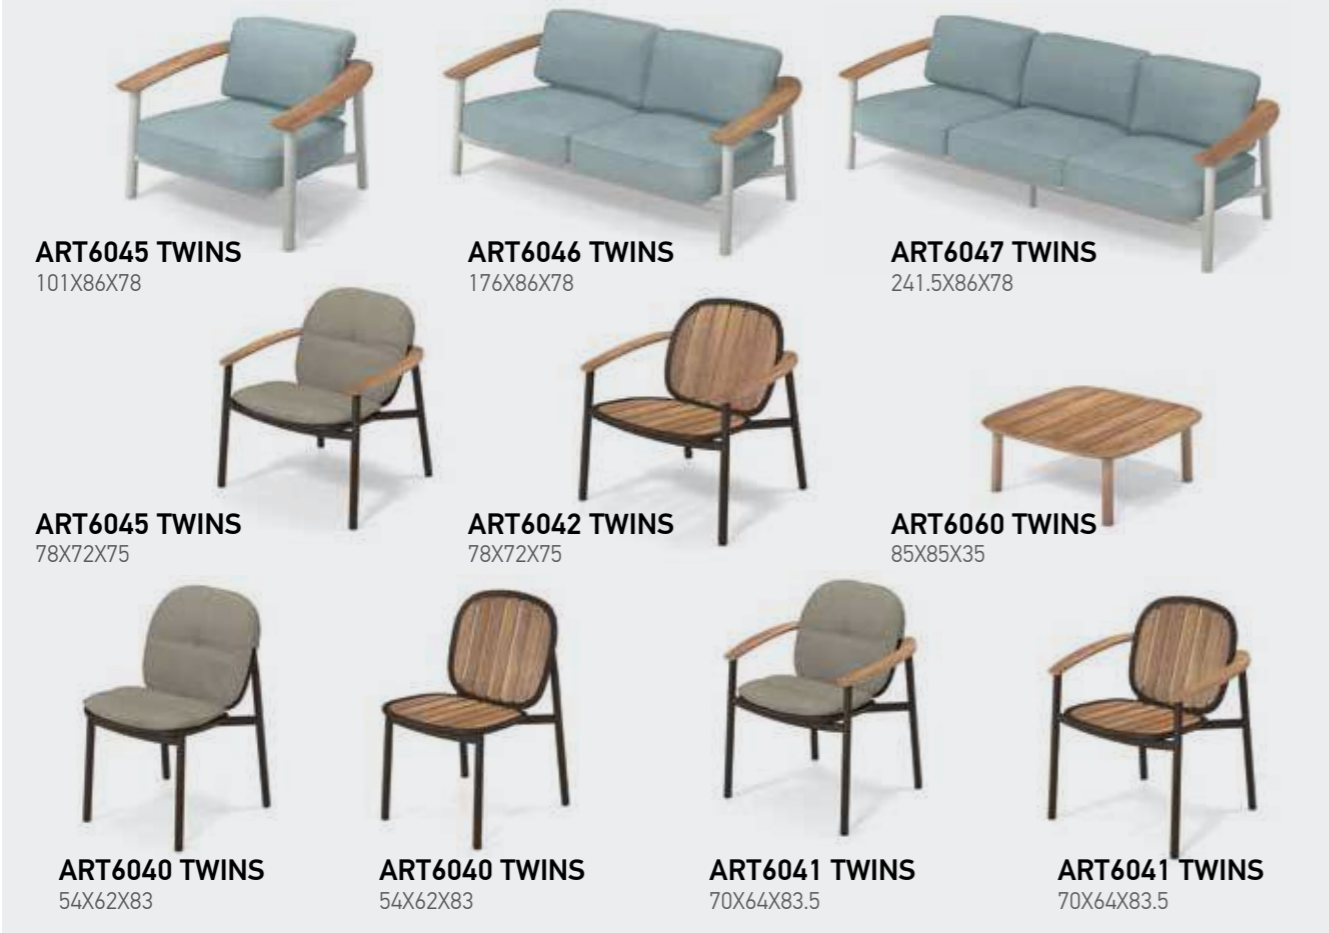

TWINS

HOTEL MINOIS PAROS