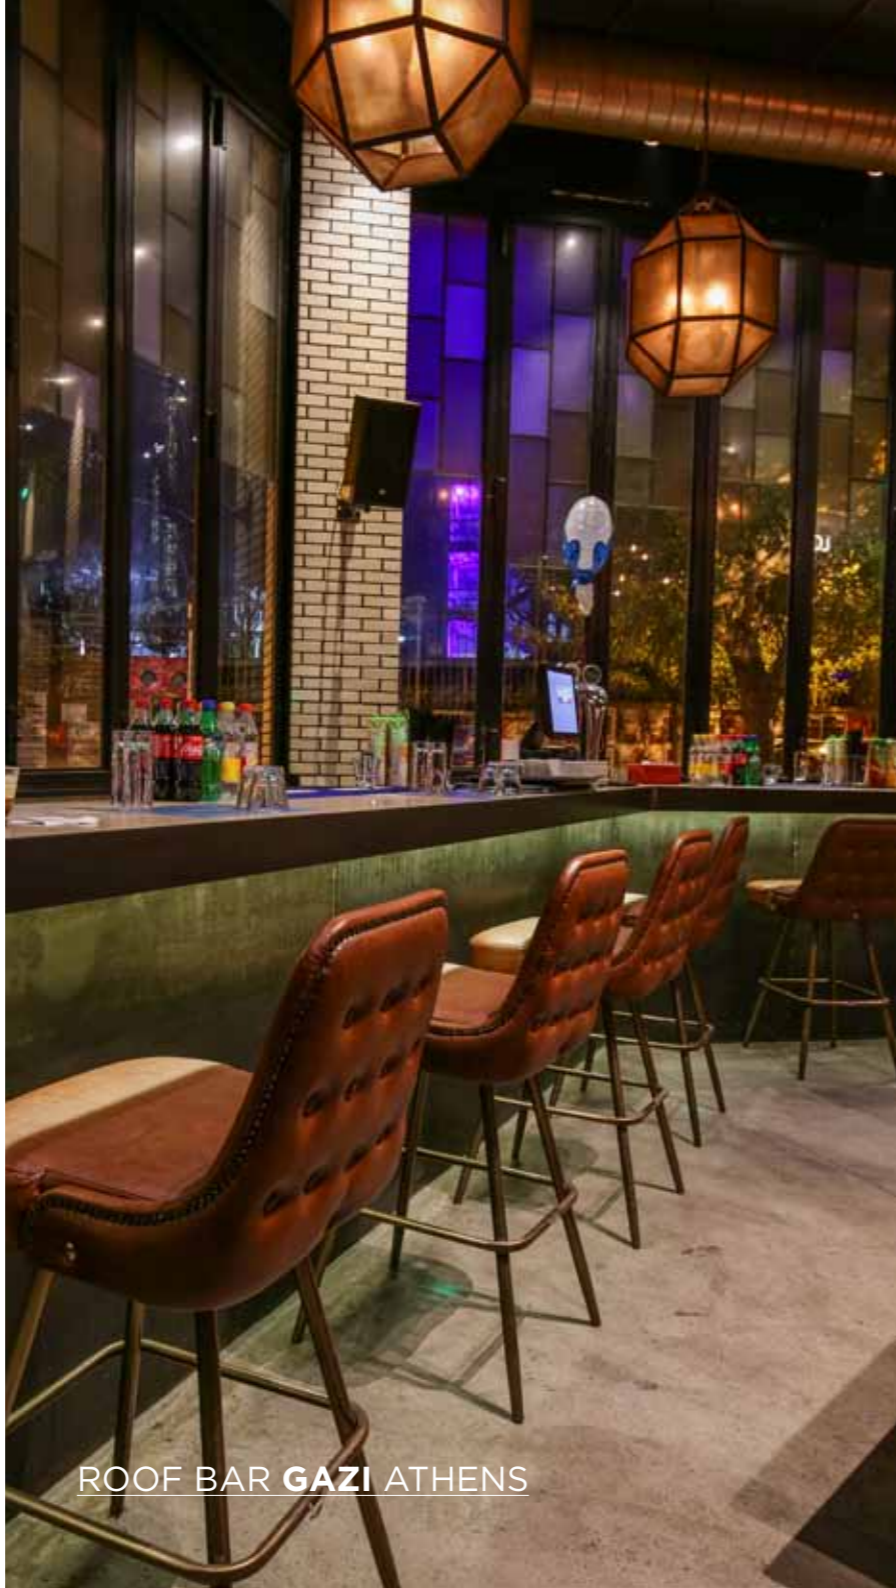

**M5098P**  
56x60x90

TB6110

S3200B

S5050  
32x32x75H

ROOF BAR **GAZI** ATHENS

BAR **CASCA** ATHENS

S3422  
49x40x107

S3269  
40x40x105